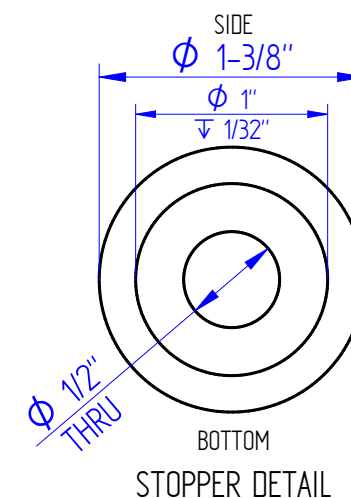

Aluminum Threaded Standoff

1/4" OD
4-40 UNC
1" Length
McMaster Part Number: 93330A420
$0.60 each
Quantity: 1 pc

Brass Tube

3/8" OD
1/4" ID (0.245")
0.065" Wall
Length 12" or Longer
onlinemetals.com $4.09/ft
Quantity: 1 pc

ϕ 0.1160"
 ∇ 1/16"
(pass thru for 4-40 set screw)

Aluminum Tube

1/2" OD
3/8" ID (0.37")
0.065" Wall
Length 2-13/16"
onlinemetals.com $3.89/ft
Quantity: 1 pc

ϕ 0.0890"
4-40 UNC Tap
 ∇ 1/16"

Sleeve Washer (Spacer)

0.60 OD
1/2" ID
1/8" Thick
McMaster Part number: 97215A113
cut to length
$6.55/100 pcs
Quantity: 1 pc