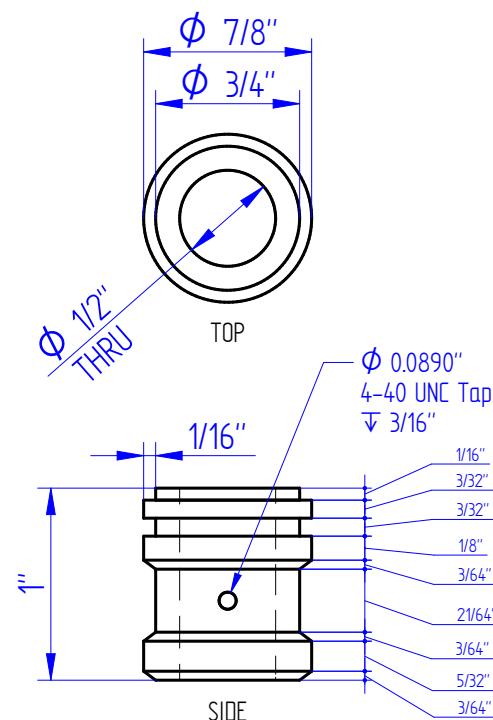

### Aluminum Tube

1/2" OD  
3/8" ID (0.37")  
0.065" Wall  
Length 2-13/16"  
onlinemetals.com \$3.89/ft  
Quantity: 1 pc

$\phi$  0.0890"  
4-40 UNC Tap  
 $\nabla$  1/16"

### Set Screw

4-40 UNC  
length 1/8"  
McMaster Part Number: 90778A103  
\$4.94/10 pcs  
Quantity: 1 pc

### Plastic Sleeve Bearing

5/8" OD  
1/2" ID  
Length 1/4"  
McMaster Part Number: 6389K347  
Nylon 1/2" \$4.06/5pcs  
Quantity: 1 pc

### Flat Washer

3/4" OD  
1/2" ID  
0.05" Thick  
McMaster Part Number: 90295A492  
Black Nylon \$5.80/100 pcs  
Quantity: 7 pcs