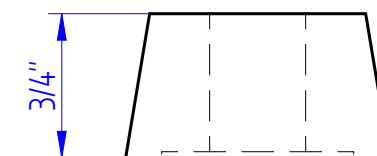

Aluminum Threaded Standoff

1/4" OD
4-40 UNC
1" Length
McMaster Part Number: 93330A420
$0.60 each
Quantity: 1 pc

Brass Tube

3/8" OD
1/4" ID (0.245")
0.065" Wall
Length 12" or Longer
onlinemetals.com $4.09/ft
Quantity: 1 pc

ϕ 0.1160"
 ∇ 1/16"
(pass thru for 4-40 set screw)

Aluminum Tube

1/2" OD
3/8" ID (0.37")
0.065" Wall
Length 2-13/16"
onlinemetals.com $3.89/ft
Quantity: 1 pc

ϕ 0.0890"
4-40 UNC Tap
 ∇ 1/16"

Sleeve Washer (Spacer)

0.60 OD
1/2" ID
1/8" Thick
McMaster Part number: 97215A113
cut to length
$6.55/100 pcs
Quantity: 1 pc

Set Screw

4-40 UNC
length 1/8"
McMaster Part Number: 90778A103
$4.94/10 pcs
Quantity: 1 pc

Set Screw

4-40 UNC
length 3/16"
McMaster Part Number: 90778A105
$5.13/10 pcs
Quantity: 1 pc

Plastic Sleeve Bearing

5/8" OD
1/2" ID
Length 1/4"
McMaster Part Number: 6389K347
Nylon 1/2" $4.06/5pcs
Quantity: 1 pc

Flat Washer

3/4" OD
1/2" ID
0.05" Thick
McMaster Part Number: 90295A492
Black Nylon $5.80/100 pcs
Quantity: 7 pcs

Brass Shim

1-1/8" OD
3/4" ID
0.045" Thick
McMaster Part Number: 92678A212
$8.72/10 pcs
Quantity: 6 pcs

Brass Shim

3/4" OD
1/2" ID
0.045" Thick
McMaster Part Number: 92678A206
$6.20/10 pcs
Quantity: 6 pcs

UNDER REVIEW

TinyP R2-D2 Gadgets

TITLE
Power Charge Arm (Zapper)

SIZE A3 PART Arm Components REV 1.0

FILE NAME: R2-D2 Power Charge Arm - Arm Components.pdf

SCALE: 1:1 WEIGHT: SHEET 1 OF 1

UNLESS OTHERWISE SPECIFIED
DIMENSIONS ARE IN INCHES