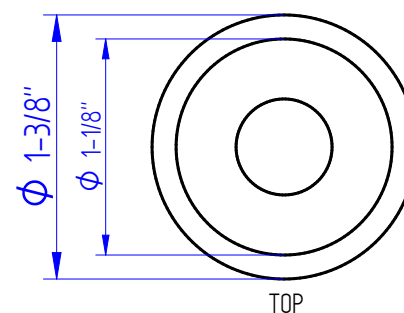

Aluminum Threaded Standoff

1/4" OD
4-40 UNC
1" Length
McMaster Part Number: 93330A420
$0.60 each
Quantity: 1 pc

Brass Tube

3/8" OD
1/4" ID (0.245")
0.065" Wall
Length 12" or Longer
onlinemetals.com $4.09/ft
Quantity: 1 pc

ϕ 0.1160"
 ∇ 1/16"
(pass thru for 4-40 set screw)

Aluminum Tube

1/2" OD
3/8" ID (0.37")
0.065" Wall
Length 2-13/16"
onlinemetals.com $3.89/ft
Quantity: 1 pc

ϕ 0.0890"
4-40 UNC Tap
 ∇ 1/16"

Sleeve Washer (Spacer)

0.60 OD
1/2" ID
1/8" Thick
McMaster Part number: 97215A113
cut to length
$6.55/100 pcs
Quantity: 1 pc

Set Screw

4-40 UNC
length 1/8"
McMaster Part Number: 90778A103
$4.94/10 pcs
Quantity: 1 pc

Set Screw

4-40 UNC
length 3/16"
McMaster Part Number: 90778A105
$5.13/10 pcs
Quantity: 1 pc

Plastic Sleeve Bearing

5/8" OD
1/2" ID
Length 1/4"
McMaster Part Number: 6389K347
Nylon 1/2" $4.06/5pcs
Quantity: 1 pc

Flat Washer

3/4" OD
1/2" ID
0.05" Thick
McMaster Part Number: 90295A492
Black Nylon $5.80/100 pcs
Quantity: 7 pcs

Brass Shim

1-1/8" OD
3/4" ID
0.045" Thick
McMaster Part Number: 92678A212
$8.72/10 pcs
Quantity: 6 pcs

Brass Shim

3/4" OD
1/2" ID
0.045" Thick
McMaster Part Number: 92678A206
$6.20/10 pcs
Quantity: 6 pcs

UNDER REVIEW

TinyP R2-D2 Gadgets

TITLE
Power Charge Arm (Zapper)

SIZE A3 PART Arm Components REV 1.0

FILE NAME: R2-D2 Power Charge Arm - Arm Components.pdf

SCALE: 1:1 WEIGHT: SHEET 1 OF 1

UNLESS OTHERWISE SPECIFIED
DIMENSIONS ARE IN INCHES