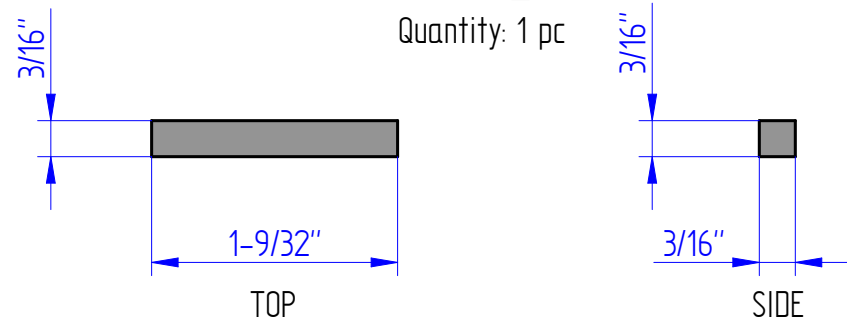

COWL

Quantity: 2 pcs

HEAD

Quantity: 1 pc

SIDE PIECE

Quantity: 4 pcs

END PIECE

Quantity: 2 pcs

UNDER REVIEW

			<h2>TinyP R2-D2 Gadgets</h2>	
<p>TITLE: Power Charge Arm (Zapper)</p>				
SIZE	PART		REV	
A3	Head		1.0	
<p>FILE NAME: R2-D2 Power Charge Arm - Head.pdf</p>				
SCALE: 1:1		WEIGHT:		SHEET 1 OF 1

UNLESS OTHERWISE SPECIFIED DIMENSIONS ARE IN INCHES