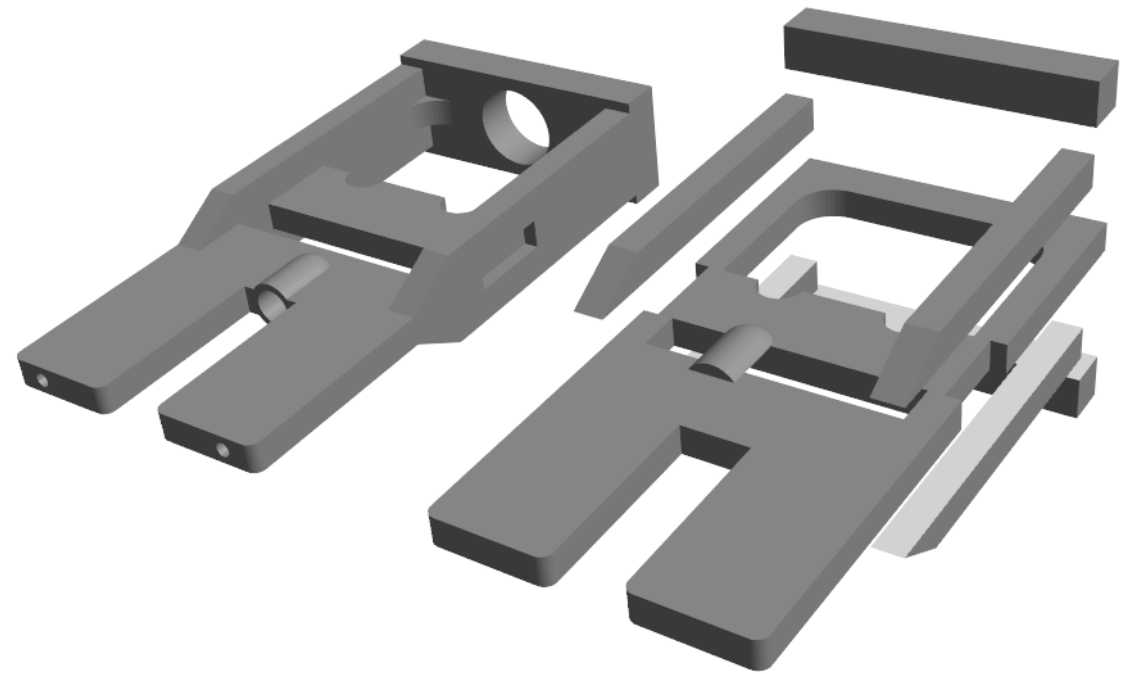

COWL

Quantity: 2 pcs

HEAD

Quantity: 1 pc

SIDE PIECE

Quantity: 4 pcs

END PIECE

Quantity: 2 pcs

UNDER REVIEW

			<h2>TinyP R2-D2 Gadgets</h2>	
<p>TITLE: Power Charge Arm (Zapper)</p>				
SIZE	PART		REV	
A3	Head		1.0	
<p>FILE NAME: R2-D2 Power Charge Arm - Head.pdf</p>				
SCALE: 1:1		WEIGHT:		SHEET 1 OF 1

UNLESS OTHERWISE SPECIFIED DIMENSIONS ARE IN INCHES