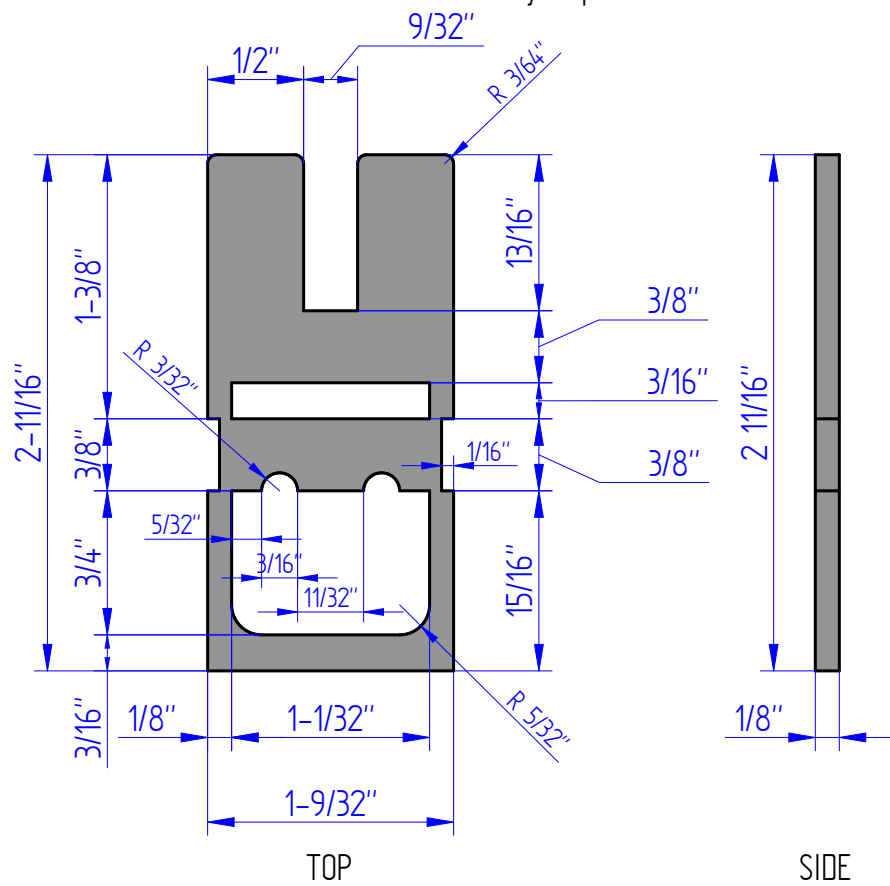

COWL

Quantity: 2 pcs

HEAD

Quantity: 1 pc

SIDE PIECE

Quantity: 4 pcs

END PIECE

Quantity: 2 pcs

UNDER REVIEW

			<h2>TinyP R2-D2 Gadgets</h2>	
<p>TITLE: Power Charge Arm (Zapper)</p>				
SIZE	PART		REV	
A3	Head		1.0	
<p>FILE NAME: R2-D2 Power Charge Arm - Head.pdf</p>				
SCALE: 1:1		WEIGHT:		SHEET 1 OF 1

UNLESS OTHERWISE SPECIFIED DIMENSIONS ARE IN INCHES