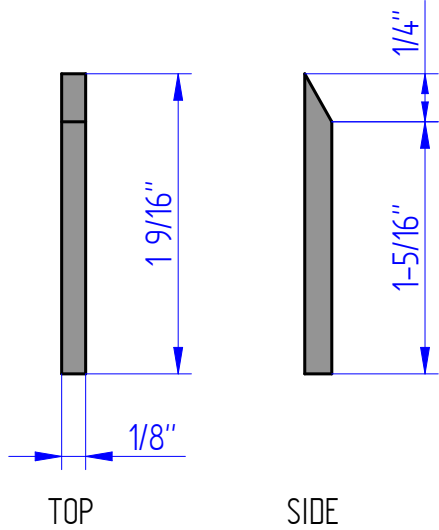

COWL

Quantity: 2 pcs

HEAD

Quantity: 1 pc

SIDE PIECE

Quantity: 4 pcs

END PIECE

Quantity: 2 pcs

UNDER REVIEW

			<h2>TinyP R2-D2 Gadgets</h2>	
<p>TITLE: Power Charge Arm (Zapper)</p>				
SIZE	PART		REV	
A3	Head		1.0	
<p>FILE NAME: R2-D2 Power Charge Arm - Head.pdf</p>				
SCALE: 1:1		WEIGHT:		SHEET 1 OF 1

UNLESS OTHERWISE SPECIFIED DIMENSIONS ARE IN INCHES