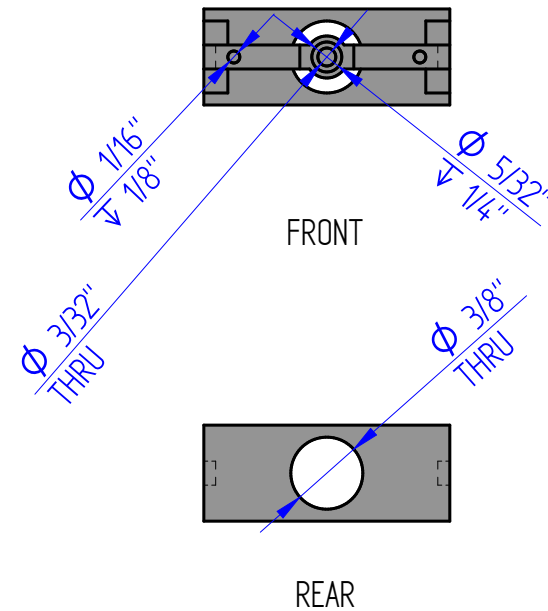

COWL

Quantity: 2 pcs

HEAD

Quantity: 1 pc

SIDE PIECE

Quantity: 4 pcs

END PIECE

Quantity: 2 pcs

UNDER REVIEW

			<h2>TinyP R2-D2 Gadgets</h2>	
<p>TITLE: Power Charge Arm (Zapper)</p>				
SIZE	PART		REV	
A3	Head		1.0	
<p>FILE NAME: R2-D2 Power Charge Arm - Head.pdf</p>				
SCALE: 1:1		WEIGHT:		SHEET 1 OF 1

UNLESS OTHERWISE SPECIFIED DIMENSIONS ARE IN INCHES