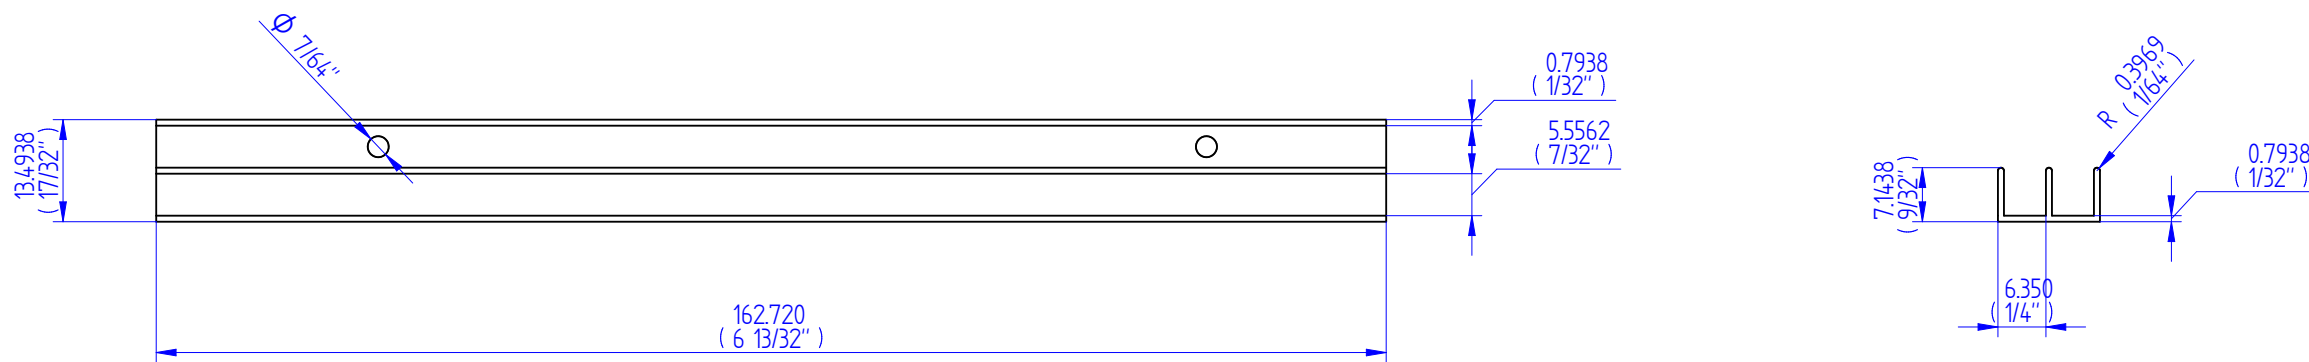

ALIGNMENT WITH SIDE PANELS
NOT TO SCALE

HEAT SINK
Quantity: 4

	TinyP MSE-6		
	TITLE Full Scale MSE-6		
	SIZE A3	PART Side Panel Heat Sink	REV 1.0
	FILE NAME: TinyP MSE-6 Side Panel Heat Sink.pdf		
SCALE:		WEIGHT:	SHEET 1 OF 1

UNDER REVIEW

UNLESS OTHERWISE SPECIFIED
DIMENSIONS ARE IN MILLIMETERS