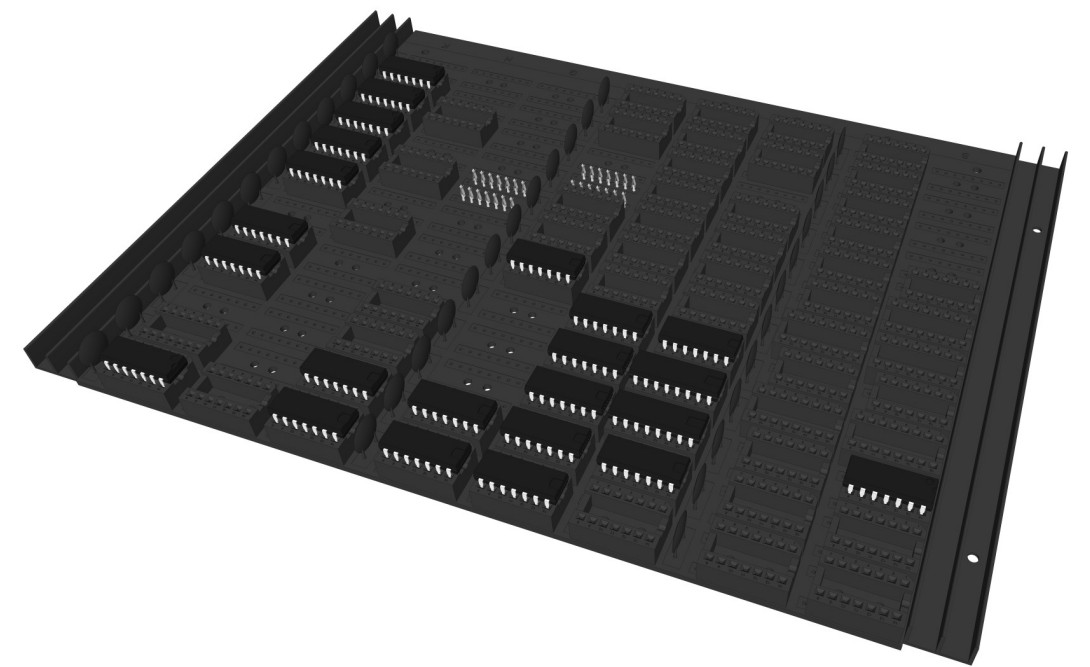

SIDE PANEL - RIGHT

TinyP MSE-6

TITLE
Full Scale MSE-6

SIZE A3	PART Side Panel - Right - Assembled	REV 1.0
------------	--	------------

UNDER REVIEW

UNLESS OTHERWISE SPECIFIED
DIMENSIONS ARE IN INCHES

FILE NAME: TinyP MSE-6 Side Panel Right Assembled.pdf

SCALE: 1:1	WEIGHT:	SHEET 1 OF 1
------------	---------	--------------