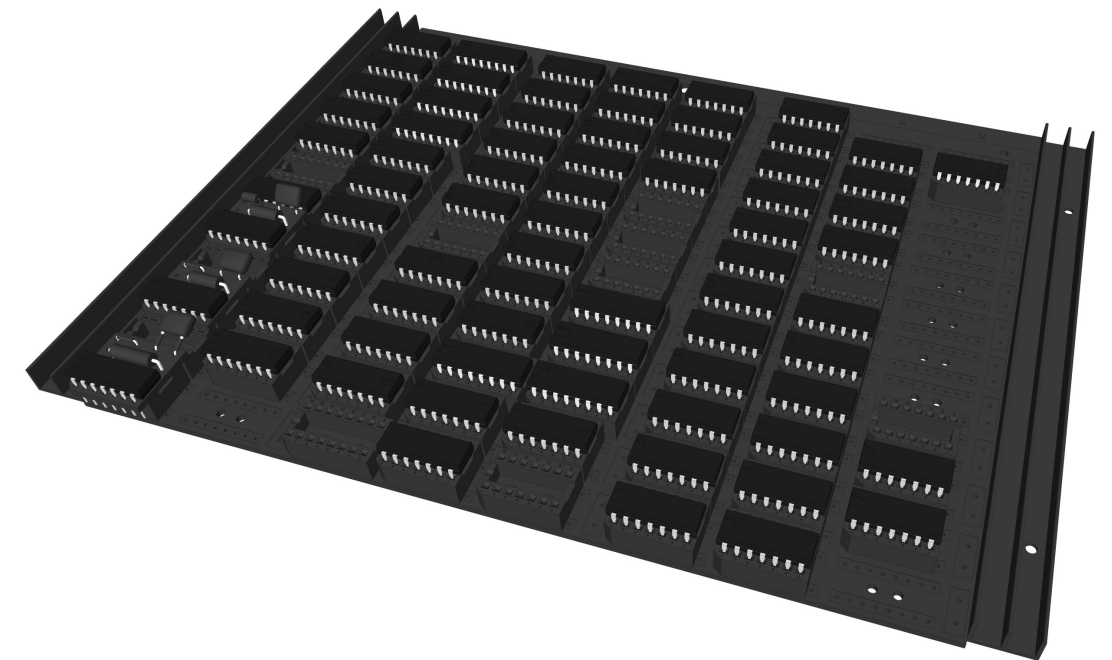

SIDE PANEL - LEFT

|   |   |  |                       |
|---|---|--|-----------------------|
|  | <h2>TinyP MSE-6</h2>  |  |                       |
|   | <p>TITLE</p> <h3>Full Scale MSE-6</h3>                      |  |                       |
|   | <p>SIZE</p> <p>A3</p>                                       | <p>PART</p> <p>Side Panel - Left - Assembled</p> | <p>REV</p> <p>1.0</p> |
|   | <p>FILE NAME: TinyP MSE-6 Side Panel Left Assembled.pdf</p> |  |                       |
| <p>SCALE: 1:1</p>   |   | <p>WEIGHT:</p>                                   | <p>SHEET 1 OF 1</p>   |

UNDER REVIEW

UNLESS OTHERWISE SPECIFIED  
DIMENSIONS ARE IN MILLIMETERS