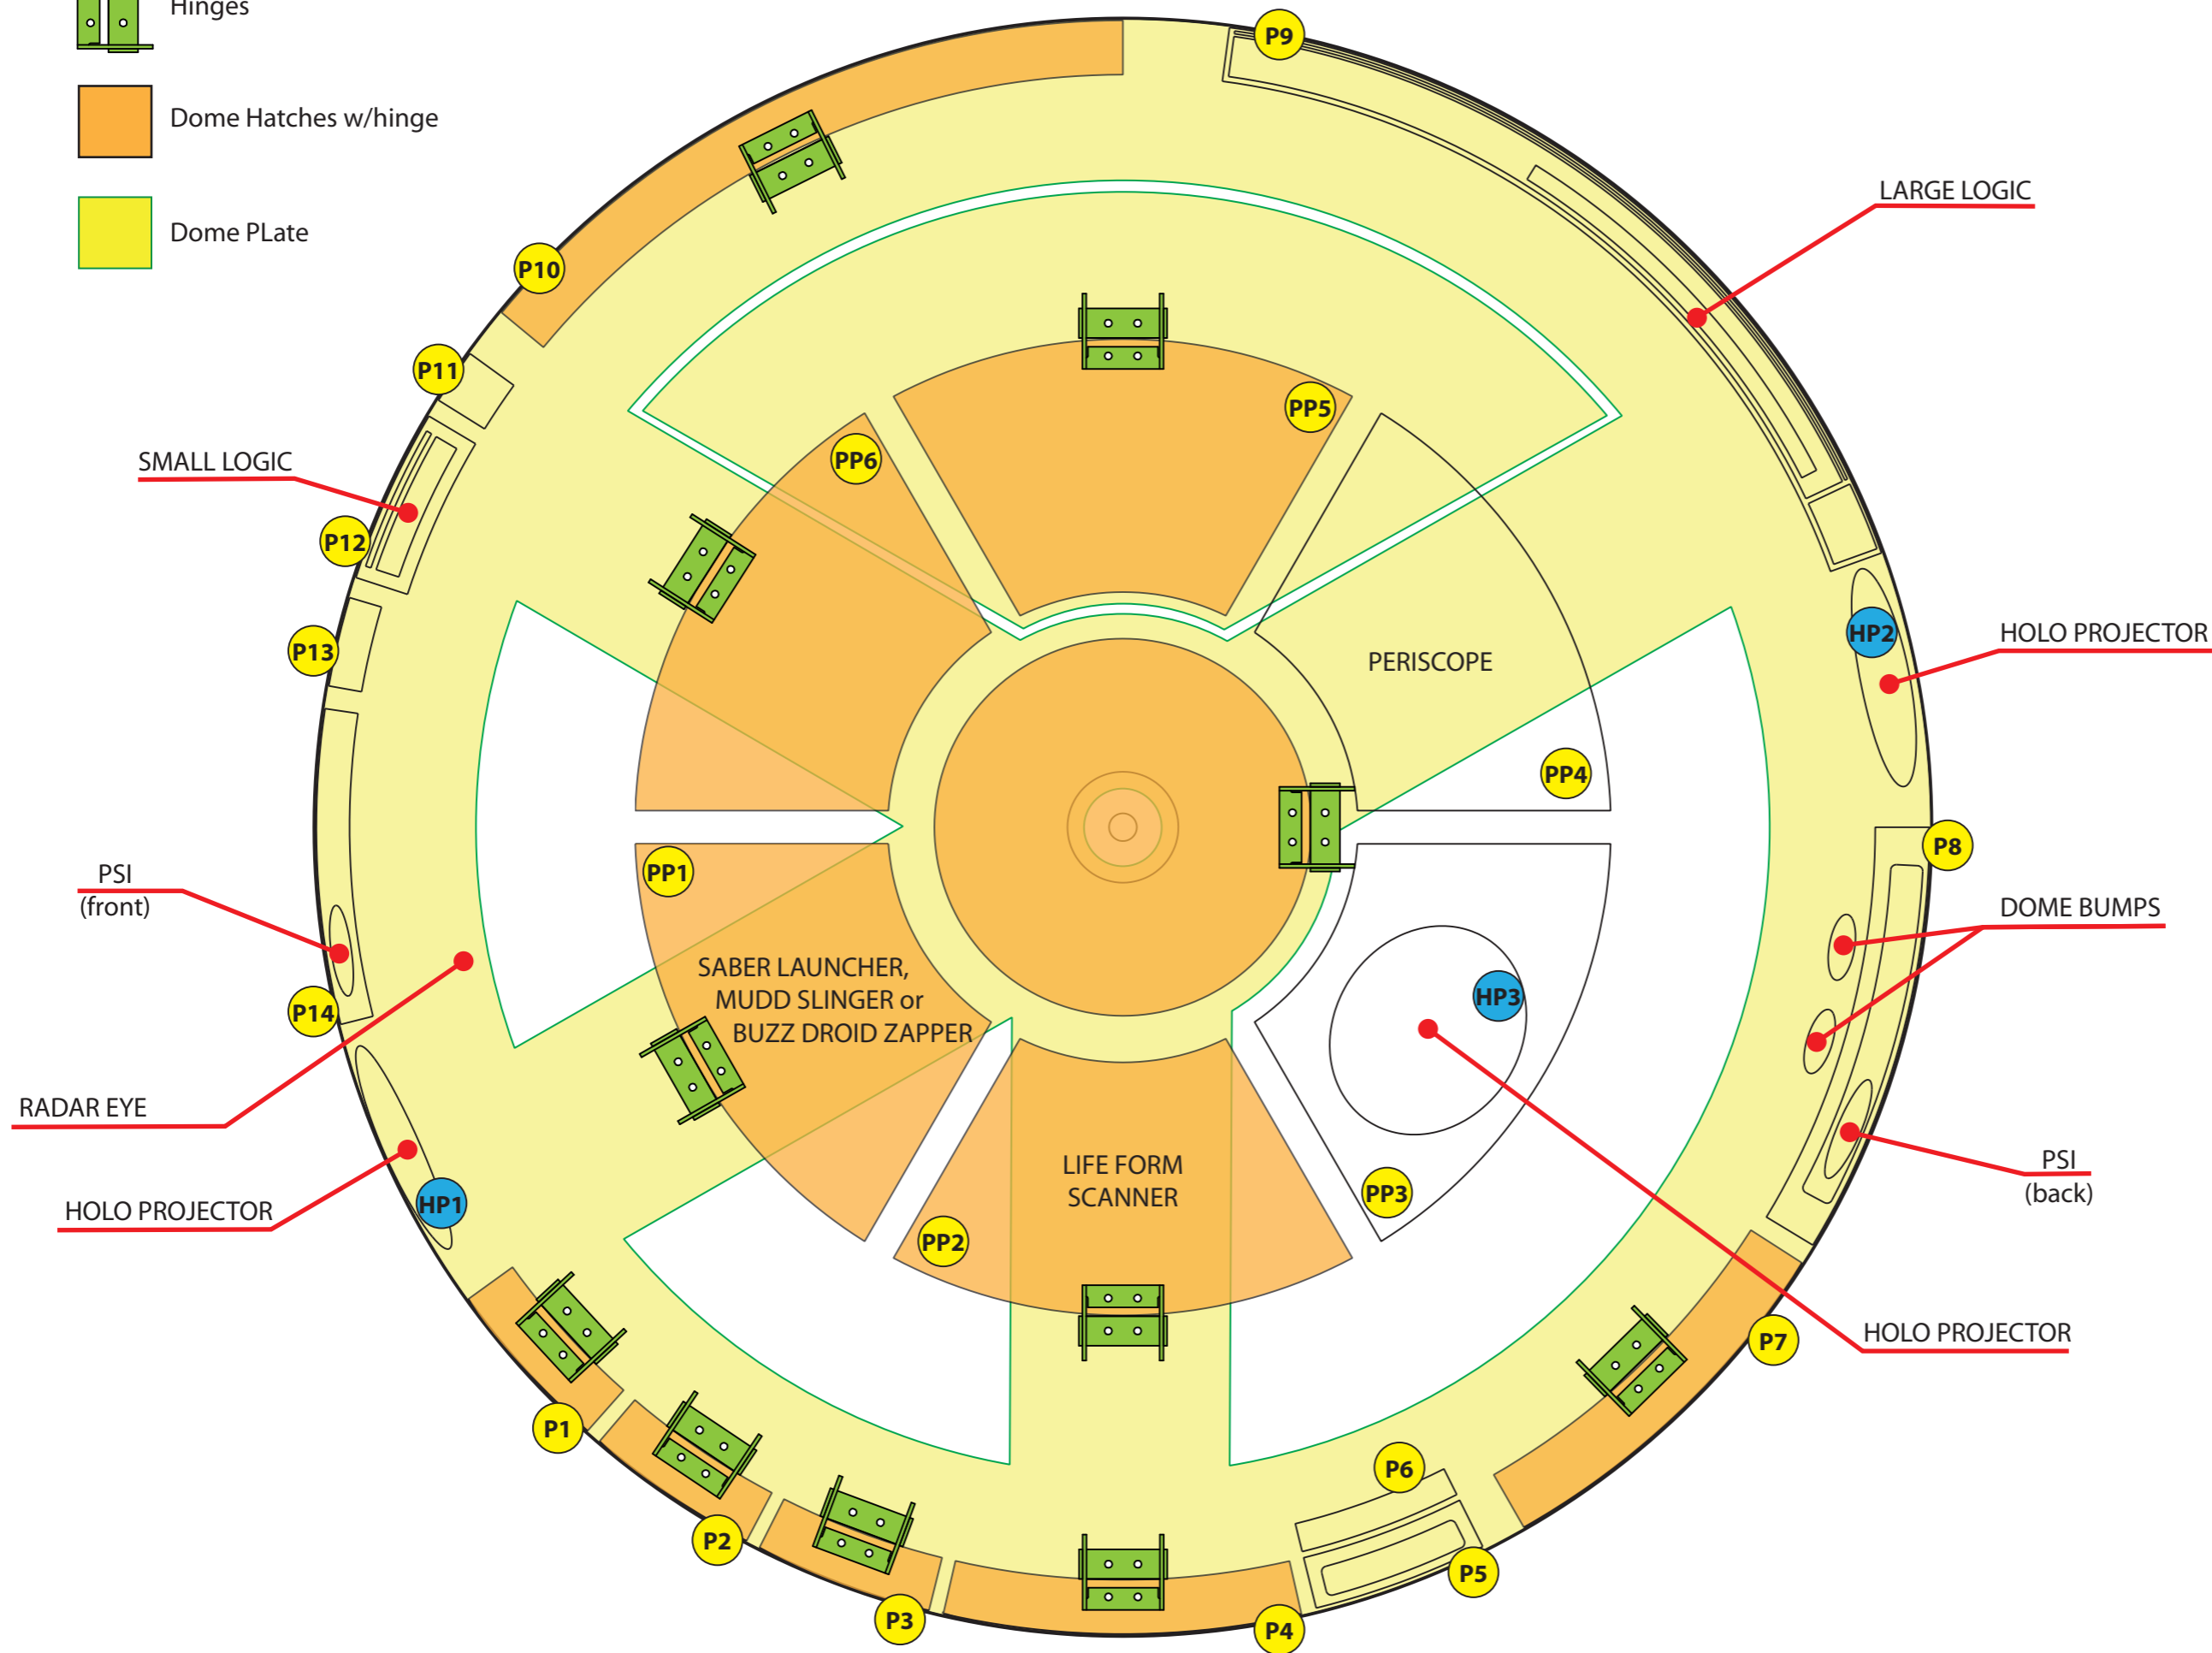

Hinges

Dome Hatches w/hinge

Dome PLate

www.astromech.no

Illustration by:

NORWEGIAN UNIT

HP1	Holo Projector 1
HP2	Holo Projector 2
HP3	Holo Projector 3
H1	Dome Bump 1
H2	Dome Bump 2
PP1	Pie Panel 1
PP2	Pie Panel 2
PP3	Pie Panel 3
PP4	Pie Panel 4
PP5	Pie Panel 5
PP6	Pie Panel 6
P1	Panel 1
P2	Panel 2
P3	Panel 3
P4	Panel 4
P5	Panel 5
P6	Panel 6
P7	Panel 7
P8	Panel 8
P9	Panel 9
P10	Panel 10
P11	Panel 11
P12	Panel 12
P13	Panel 13
P14	Panel 14

Rev	Date	Description
A	29.05.11	First draft
A	31.05.11	Updated draft - Hinges and table

Project: R2-D2 Build

Title: R2-D2 Dome Plate Position

Scale	na	Date	29.05.11
Designed		Drawn	Geir Sire
Filename		Checked by	

Issued for	NABG
Drawing No	NABG_R2_DomePlate_01 Rev A