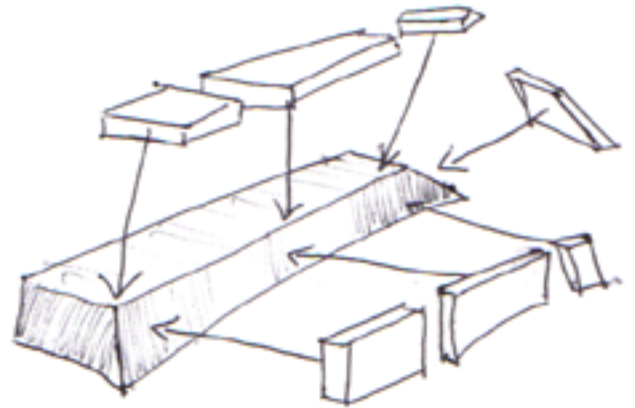

# Main Eye Side Box Template

Dash line is location  
of Raised Details

Raised Detail will need  
to figure out After the  
main shape is bent up.

Above Square  
should be  
1" for proper  
size Template.