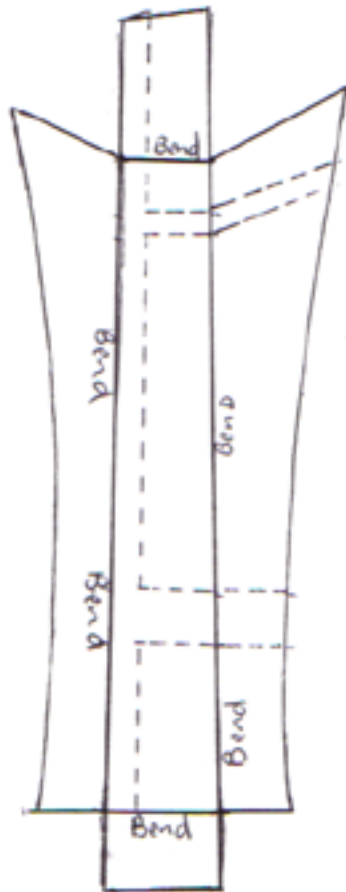

# Main Eye Side Box Template

Dash line is location  
of Raised Details

Raised Detail will need  
to figure out After the  
main shape is bent up.

Above Square  
should be  
1" for proper  
size Template.